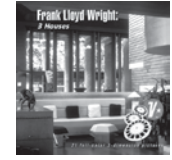

TITLES 1) Indicate quantity desired next to each title

Title / Description   Item / ISBN   Quantity   x Price Ea. =   Total Price

Frank Gehry: 3 Theaters Disney Concert Hall, Pritzker Pavilion, Sosnoff Theater	Spring 2010			
Ralph Erskine: Buildings in Stockholm Myrstuguberget, Univ. of Stockholm, Drottningholm	308 0-9714091-8-8			
Frank Lloyd Wright: 3 Houses Wingspread, Auldbrass, Grandma Houses	307 0-9714091-5-3			
Hans Scharoun: Buildings in Berlin Philharmonie, Staatsbibliothek	306 0-9714091-2-9			
Charles & Ray Eames: Stereo Photographs House, Furniture, More	305 0-9714091-0-2			
Frank Gehry: Sheet Metal Washington DC, Toledo, Minneapolis	out of print			
Johnson Wax: the Wright buildings Arthur Drexler Photographs (1952), Exterior, Interior	out of print			
Fallingwater: Wright & the 3rd Dimension Exterior, Interior, Details	302 0-9664416-2-1			
Bruce Goff: 3 Houses Ford, Bavinger, Price Houses	301 0-9664416-0-5			

x | $ 35.00 =

x | $ 25.00 =

Russel Wright: Dragon Rock Designer's house with surrounding woodland garden	104 0-9714091-7-x			
ReView* Volume One Sampler reel	103 -			
Historic Charleston Stereographs from the Civil War era	102 0-9714091-4-5			
Antonio Gaudí: Park Güell 'Garden City' in Barcelona, Spain	101 0-9664416-8-0			

x | $ 15.00 =

View-Master® Stereoscope Limited-edition, boxed. Includes Sampler reel	model VML black plastic			

x | $ 25.00 =

307

SHIPPING 2) Complete shipping information and fill out address form.
3) Mail completed form to View*Productions with payment in USD

	SUBTOTAL	$	____
<i>Shipping</i> Domestic shipping included	FREE		____
International Air	10% of Subtotal		____
	TOTAL	$	____

.....

Date | .....

Ordered By | .....

Company/Name | .....

Address | .....

City/State/Zip | .....

Country | .....

Email/Phone | .....

Special Instructions | .....